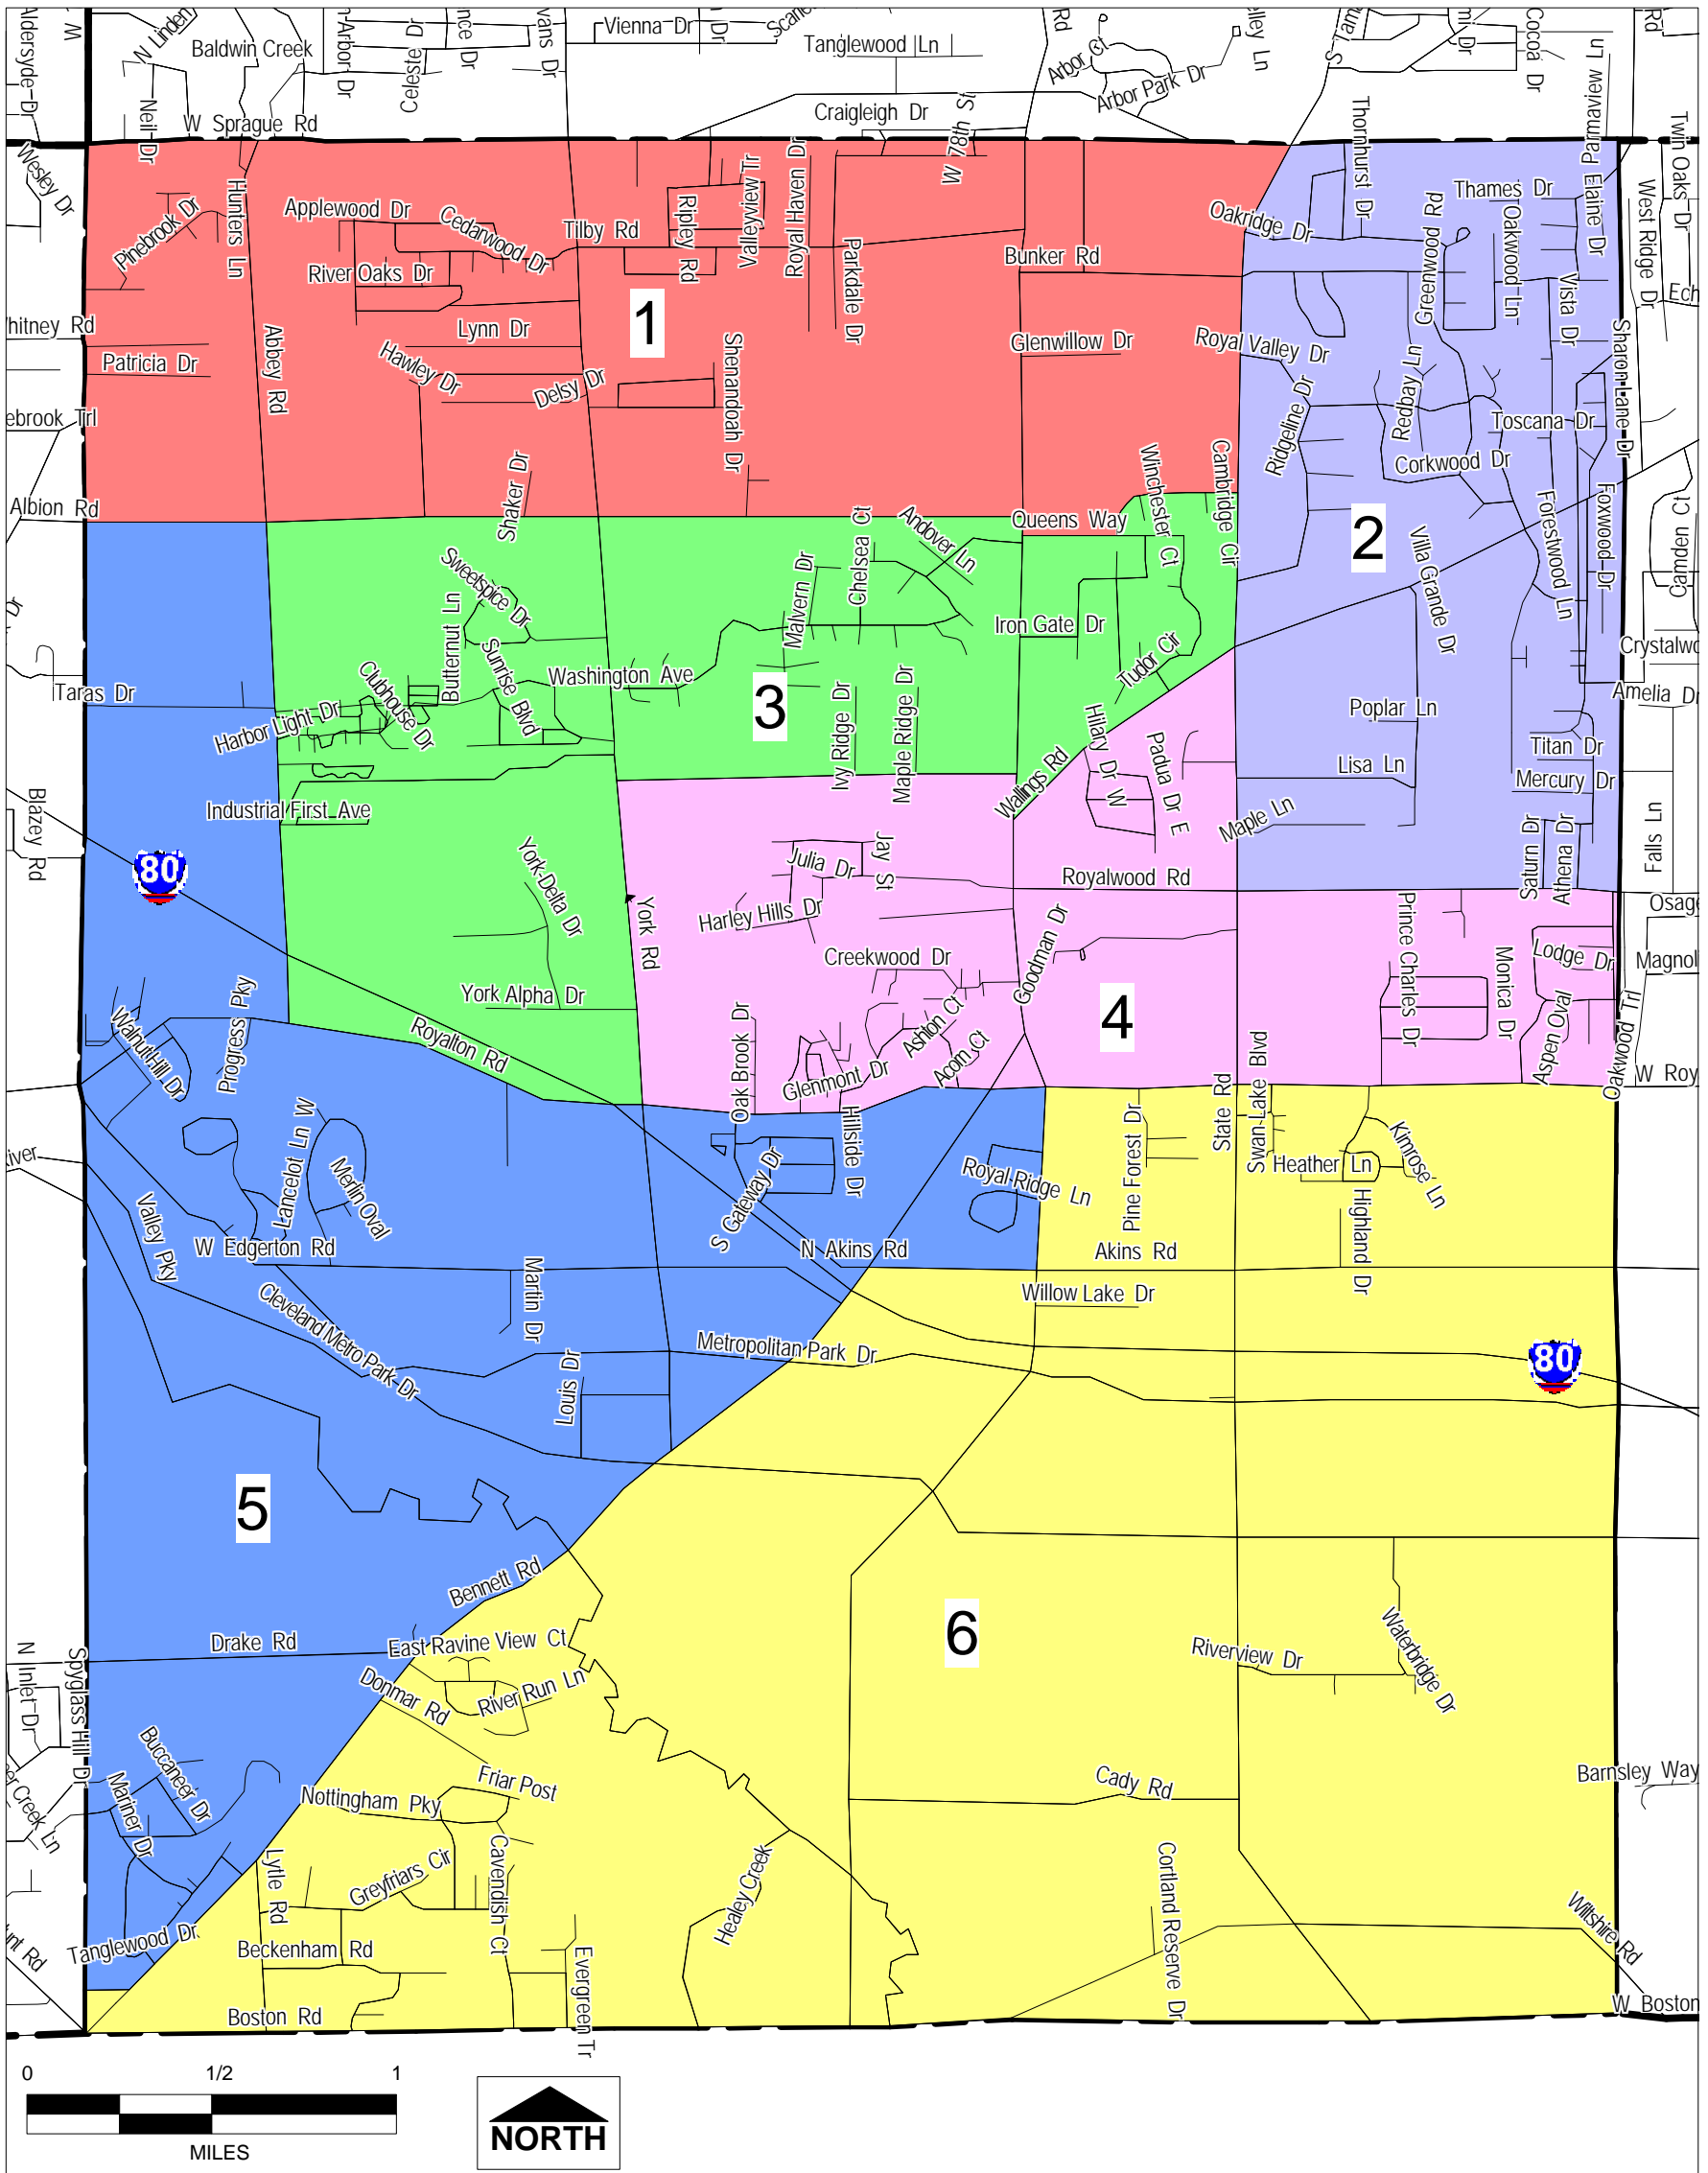

NORTH ROYALTON COUNCIL WARDS

MAP LEGEND

- Ward 1
- Ward 2
- Ward 3
- Ward 4
- Ward 5
- Ward 6

POPULATION BY WARD

Ward	Est. Pop	Pct. Share
1	4,598	15.4
2	5,001	16.7
3	5,196	17.4
4	5,211	17.4
5	5,008	16.7

Sources:
 2002 Estimates:
 U.S. Census Bureau, 2000
 City of North Royalton, Occupancy Permits (received April 2000 through May 2002)
 1998 Estimates:
 U.S. Census Bureau, 1990
 City of North Royalton, Occupancy Permits (received April 1990 through 1998)