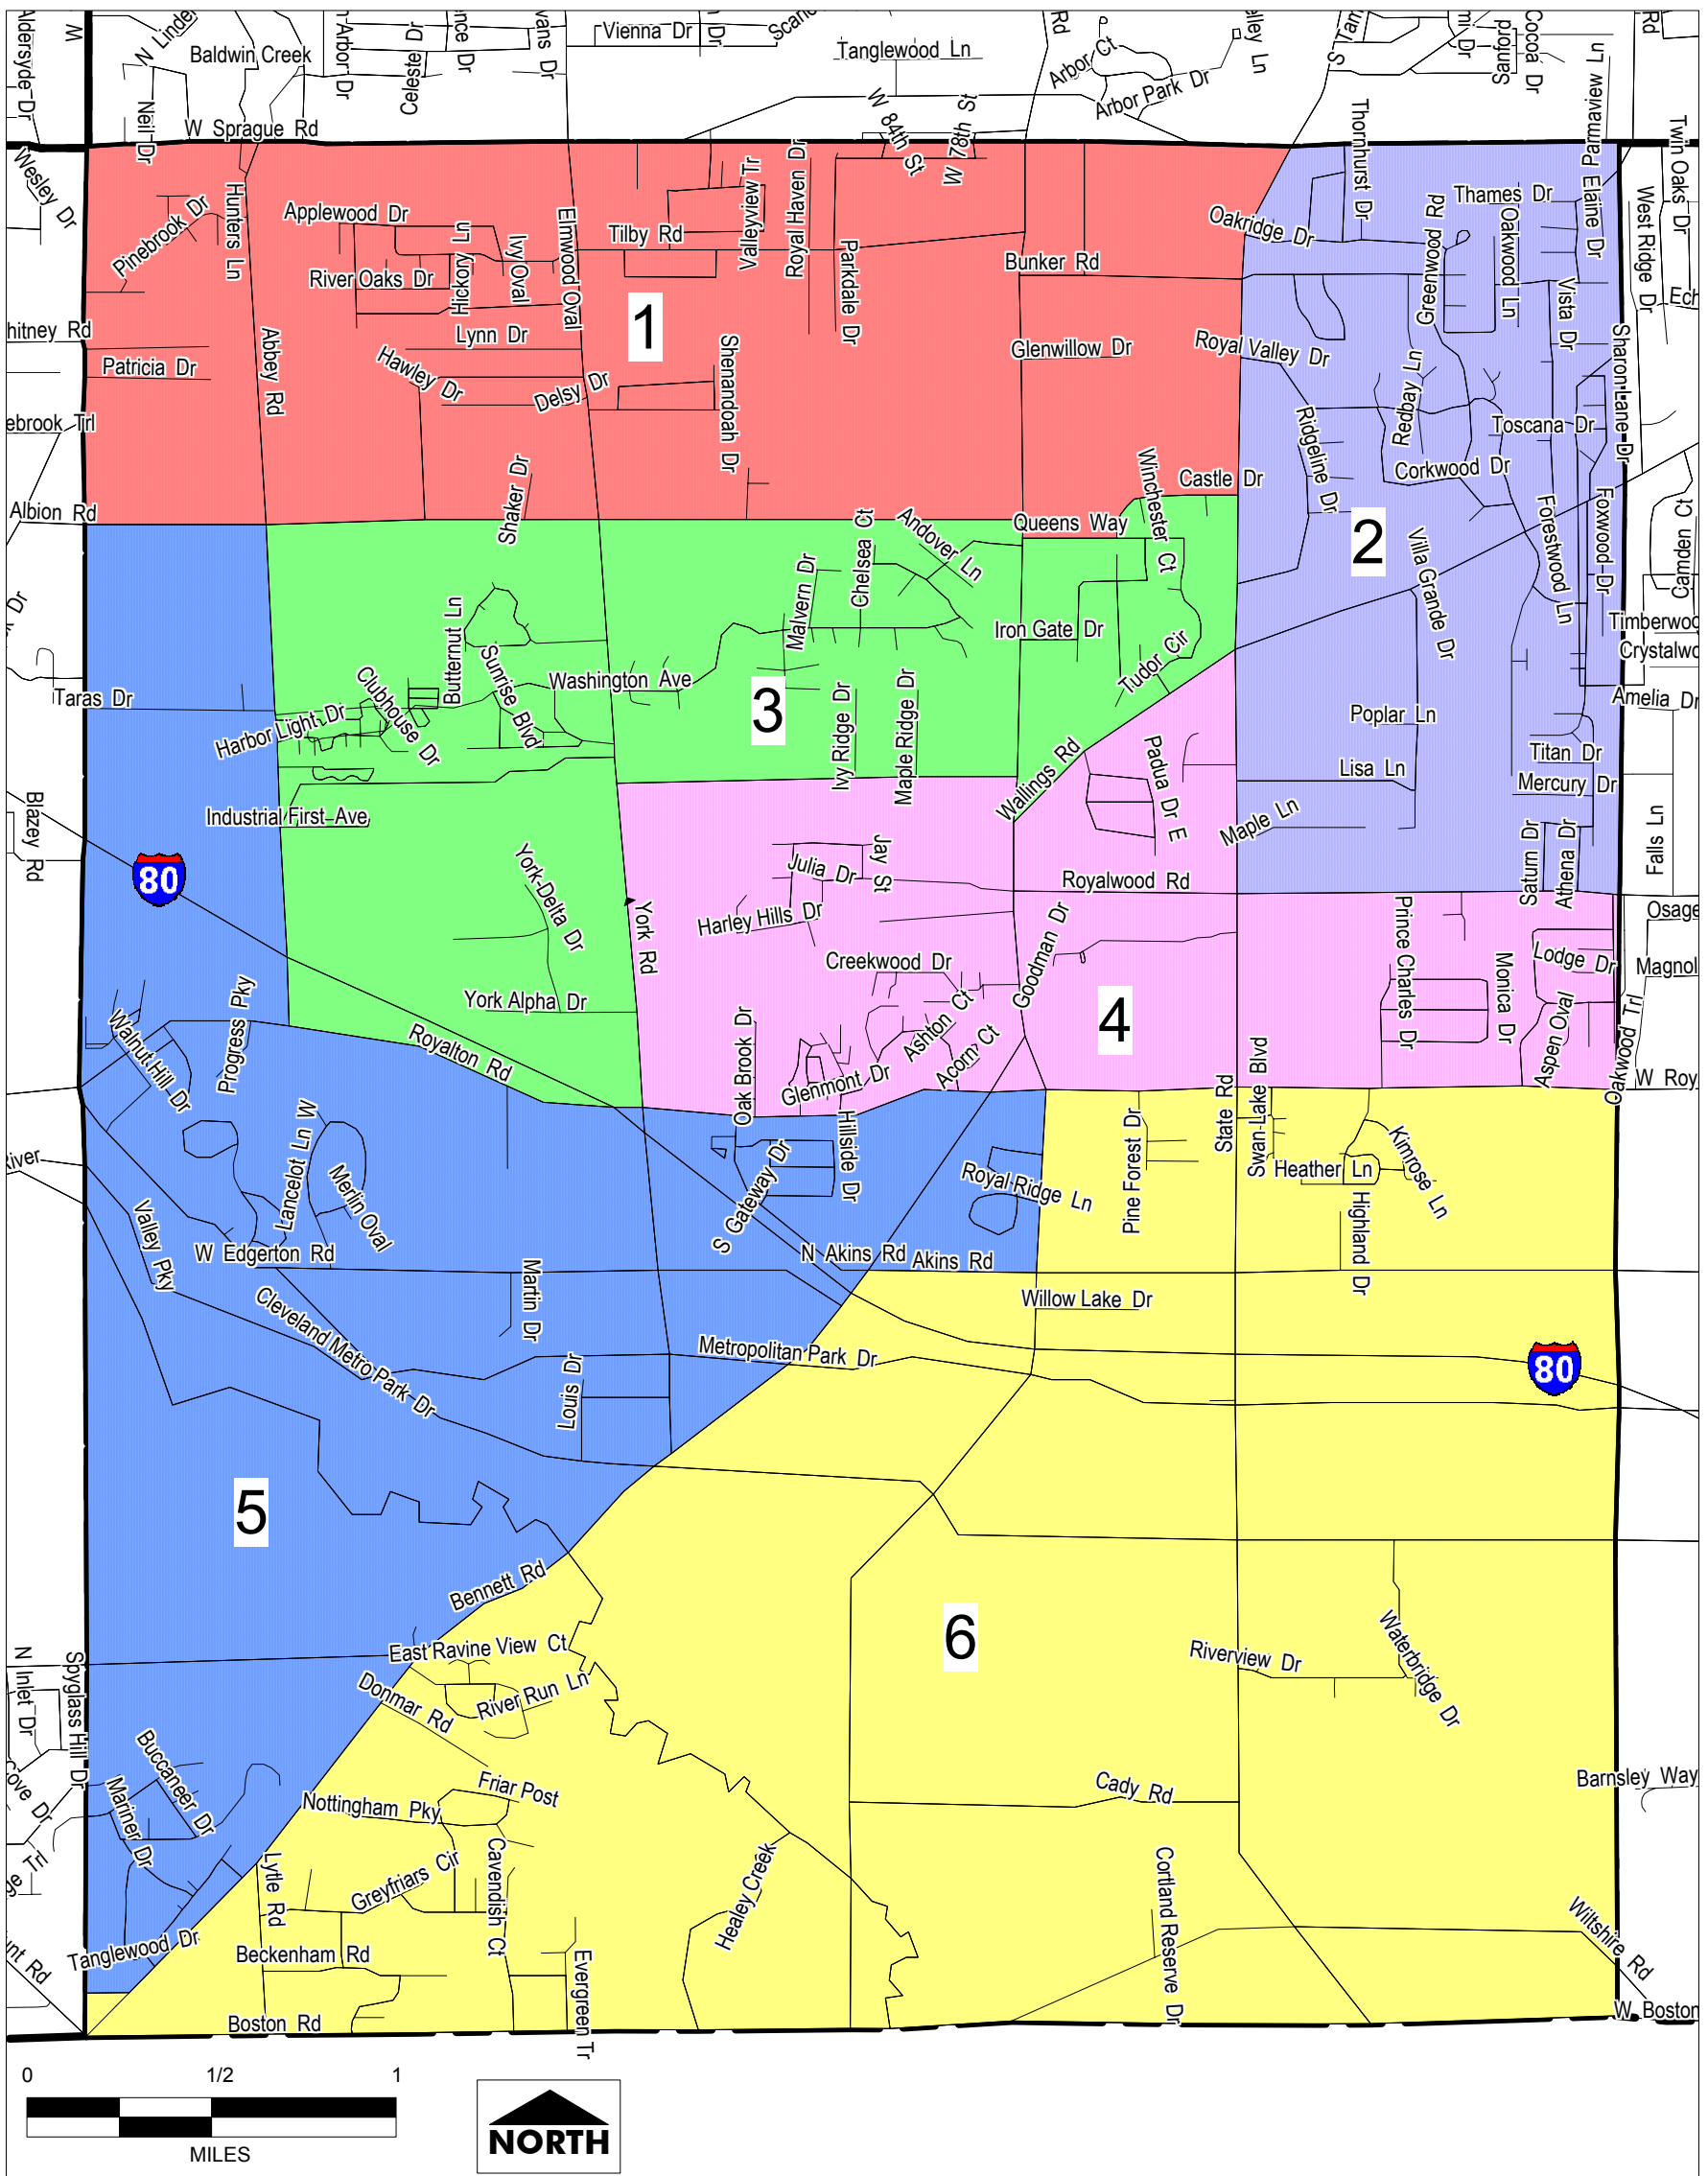

NORTH ROYALTON COUNCIL WARDS

MAP LEGEND

- Ward 1
- Ward 2
- Ward 3
- Ward 4
- Ward 5
- Ward 6

POPULATION BY WARD

Ward	Est. Pop	Pct. Share
1	4,598	15.4
2	5,001	16.7
3	5,196	17.4
4	5,211	17.4
5	5,008	16.7
6	4,826	16.2

Sources:
 2002 Estimates:
 U.S. Census Bureau, 2000
 City of North Royalton, Occupancy Permits (received April 2000 through May 2002)
 1998 Estimates:
 U.S. Census Bureau, 1990
 City of North Royalton, Occupancy Permits (received April 1990 through 1998)