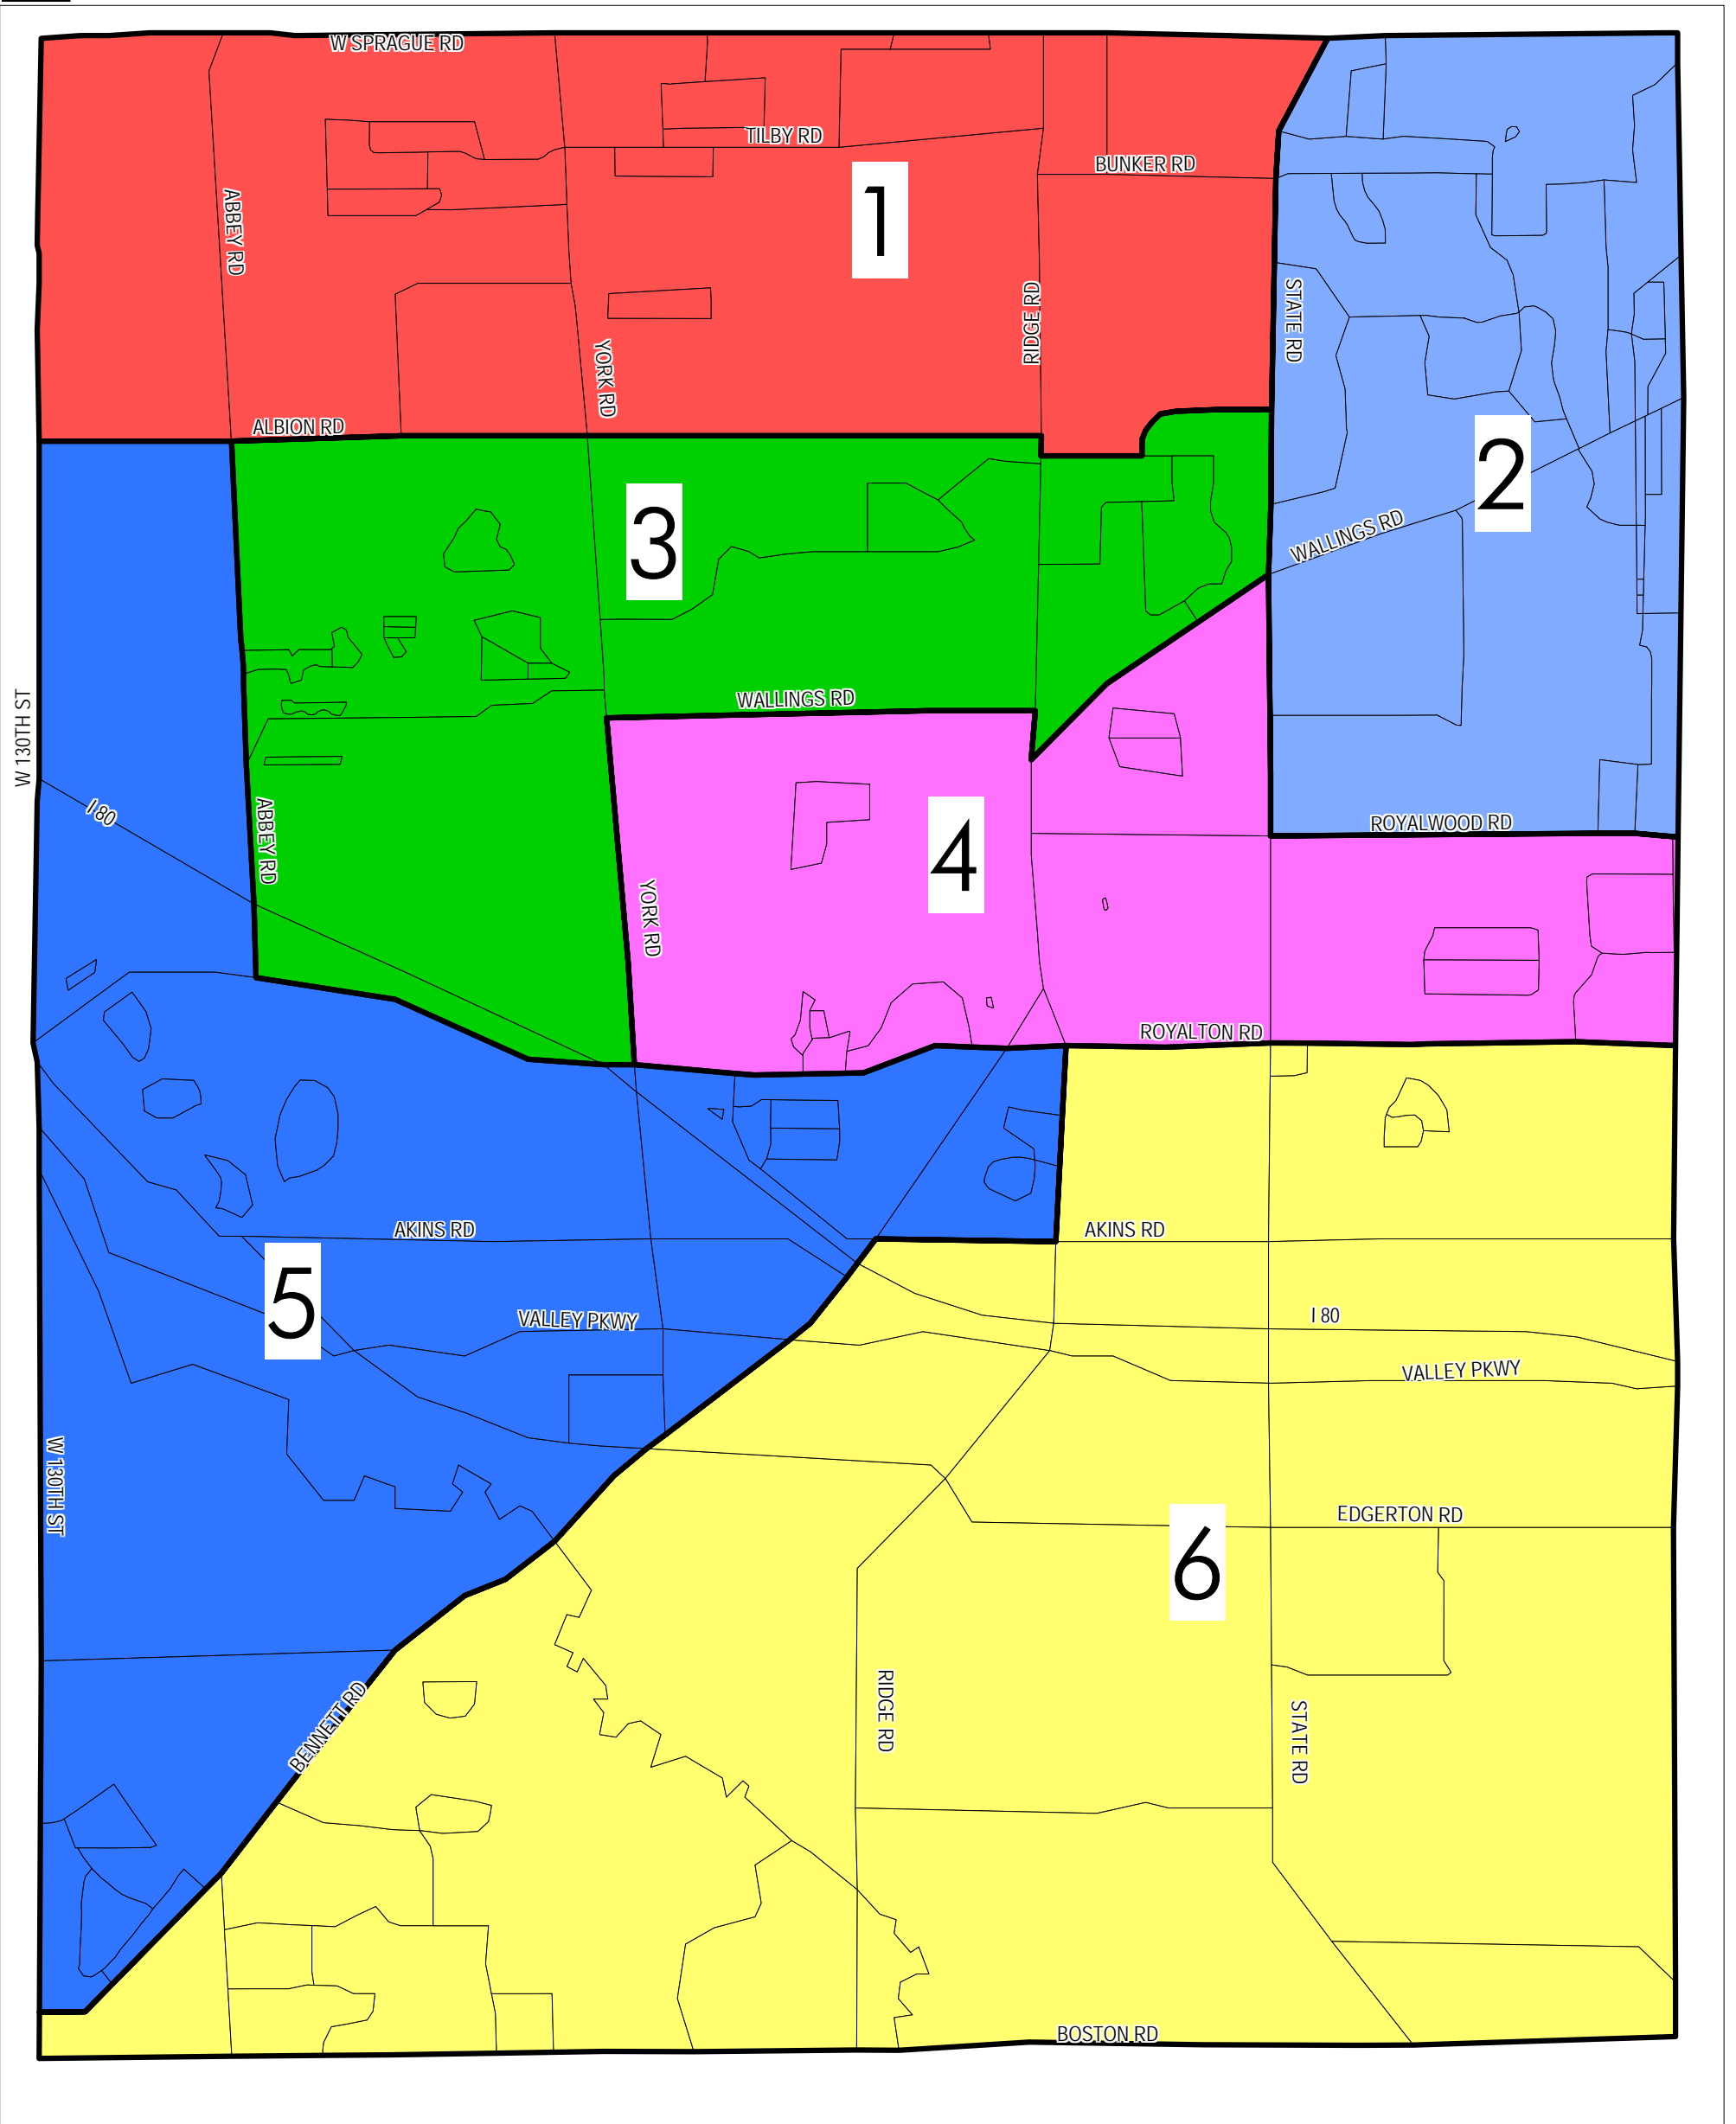

City of North Royalton Council Ward Redistricting, 2006  
 Alternative "A" (No Change)

POPULATION BY WARD

MAP LEGEND

- Ward 1
- Ward 2
- Ward 3
- Ward 4
- Ward 5
- Ward 6

Ward	Est. Pop.	Pct. Share
1	4,886	15.6442
2	4,804	15.3817
3	5,087	16.2878
4	5,302	16.9762
5	5,894	18.8717
6	5,259	16.8385

2002 Ward Boundaries

Sources:  
 U.S. Census Bureau, 2000 Census, (PL-194)  
 City of North Royalton Building Department, Final Occupancy Permits  
 (April, 2000 - December, 2005)